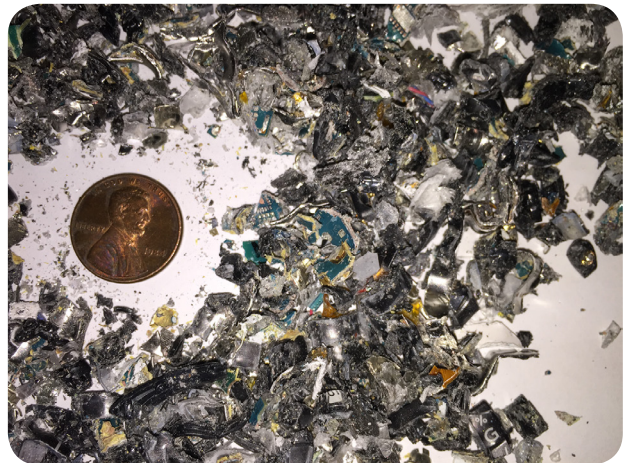

## New Affordable SSD & Flash Media Destroyer!

Intimus FlashEx Is Engineered to Professionally Destroy A Wide Range of Flash Media Devices, Securely and Economically

Smartphones, Mini-Tablets and SSD drives are now integral components of the modern world. But how do you make sure that private or classified data is destroyed securely....without spending a fortune?

DestructData routinely sources new technology for innovative data destruction solutions that meet the demands and challenges presented by new media. The FlashEx shredder is the first cost-effective solid state shredder to offer a very high level of security, combined with the convenience and small footprint to operate in environments where sensitive multimedia are used.

*With a waste particle smaller than 3/16", the **Intimus FlashEx** is the first economical solution to meet high security standards for destroying flash memory.*

In order to completely destroy the memory chips in solid state media, it is critical to reduce particles to the smallest size possible. Up until now, your choice was HDD shredders or destroyers - which don't meet waste particle size requirements - or industrial disintegrators with huge price tags plus power and size requirements to match.

The FlashEx is the first flash media destruction solution to bridge this gap. This compact, plug and play model delivers <math><3/16''</math> solid state media destruction to the workplace for around a third the cost of an SSD disintegrator.