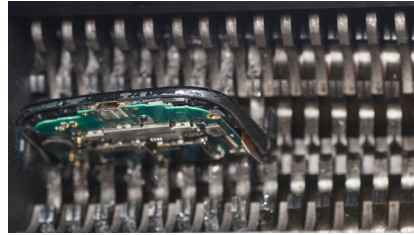

Exclusive Cutting Head Design:
Claw like cutting cylinders pull material into the unit. The unit reverses automatically for thicker materials until the item is destroyed to a 3/16" (4X15mm) waste particle.