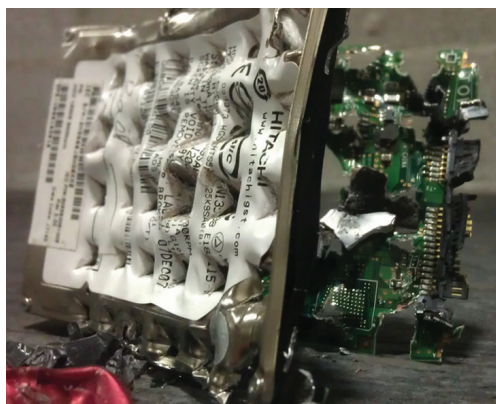

Patented Interlocking Jaws Penetrate Both Sides of the Drive With 20 Tons of Force

The MediaVise SSD destroys and renders unreadable SSDs, cell phones, circuit boards and memory cards. This powerful, economical desktop SSD destroyer can be easily deployed in an office. SSD's are impaled by over 180 interlocking points with a crushing force of 20 tons. The MediaVise SSD Destroyer effectively targets and destroys ALL of the SSD's flash memory storage chips, rendering it unreadable and sensitive data unrecoverable. SSD-stored data is distributed randomly throughout the flash RAM cells by design, making data recovery even more difficult than from conventional sequential-write hard drives.

187 interlocking points cause severe local warping of the SSD as it is pierced from both sides, targeting every memory chip on the drive

Features:

- Memory chips inside the SSD are punctured and destroyed beyond repair, rendering the SSD completely unreadable
- Absolute compression and destruction of any SSDs and circuit/controller boards of any size up to 5.75" x 4" x 1.25" (H x W x D)
- Completely automatic, hands free, and hassle free destruction process
- No adaptors of any form required
- Crushing plates deliver 20 tons of destructive force to the entire surface of the SSD in 30 seconds
- 187 interlocking points each exert severe local warping onto the SSD as it is pierced from both sides, targeting every memory chip on the SSD
- Gravity assisted loading, one-button function, and automatic ejection into a debris collection bin assures "hands off," hassle free operation.

Product Specifications

Media Accepted	3.5", 2.5" & 1.8" SSD 2.5" HDDs circuit controller boards, cell phones, PDAs
Maximum Media Size	5.75" x 4" x 1.25" (HxDxW)
Dimensions	25" x 12" x 19" (HxWxD)
Shipping Dimensions	30" x 15" x 22" (H x W x D)
Weight	160 lbs
Voltage	120 Volts, 60HZ
Max Current	15Amps @ 120 Volts
Full Cycle Time	30 Seconds